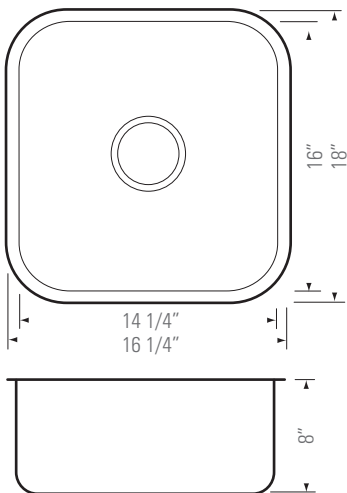

TAHI - LT

Model No. GBS917

DESCRIPTION

Stainless Steel Undermount
Single Bowl Bar Sink

DIMENSIONS

Overall Size: 16 1/4" x 18" x 8"
Weight: 6lbs
Minimum Cabinet Width: 18"

FEATURES

18 Gauge T304 Stainless Steel
StoneGuard Undercoat
Sound Dampening Rubber Padding
3 1/2" Drain Opening