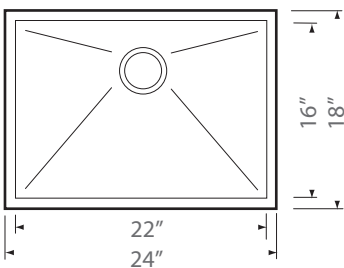

HANA - M

SKU: GBS2418

DESCRIPTION

Stainless Steel Undermount
Single Bowl Square Kitchen Sink

DIMENSIONS

Overall Size: 24 " x 18 " x 9 "
Weight: 20 lbs
Minimum Cabinet Width: 25 1/2 "

FEATURES

18 Gauge T304 Stainless Steel
StoneGuard Undercoat
Sound Dampening Rubber Padding
3 1/2" Drain Opening