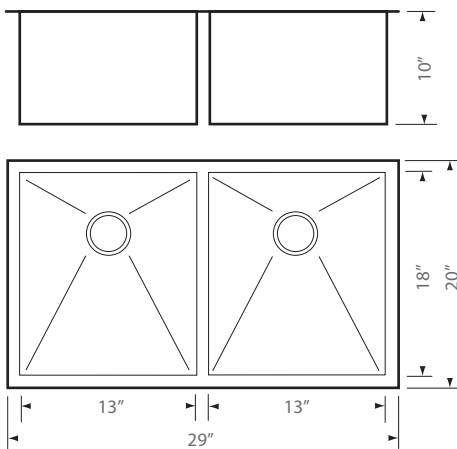

HANA - EX

Model No. GBD2920A

DESCRIPTION

Stainless Steel Undermount
Double Equal Bowl Square Kitchen Sink
with Zero Radius Corners

DIMENSIONS

Overall Size: 29" x 20" x 10"
Weight: 28 lbs
Minimum Cabinet Width: 30 1/2"

FEATURES

18 Gauge T304 Stainless Steel
StoneGuard Undercoat
Sound Dampening Rubber Padding
3 1/2" Drain Opening

FINISHES

Satin Finish

INSTALLATION

Undercounter Installation
CAD DWG File Available
Stainless Steel Strainer Included (x2)